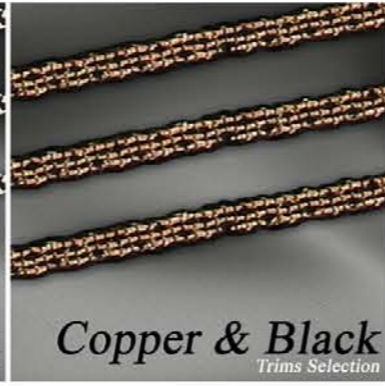

Simcha Skullcap

Trims

Toll Free: 1-800-567-KIPA (5472)

Local Tel.: (450) 681-6875

Fax: (450) 682-0388

Silver & White
Trims Selection

Silver & Black
Trims Selection

White & Black
Trims Selection

Copper & Black
Trims Selection

Gold & White
Trims Selection

Gold & Black
Trims Selection

Embroidering

Sport Themes
Embroidering Selection

Star of David
Embroidering Selection

Menorah
Embroidering Selection

Hebrew
Embroidering Selection