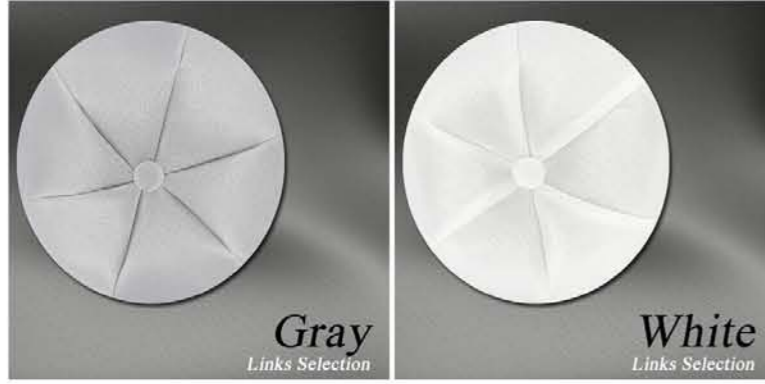

Simcha Skullcap
Links Collection

Toll Free: 1-800-567-KIPA (5472)

Local Tel.: (450) 681-6875

Fax: (450) 682-0388

Simcha
Skullcap
Manufacturer of Yarmulkes and Doilies