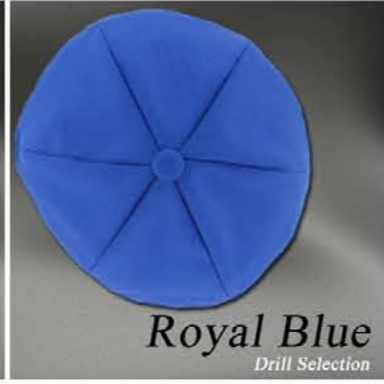

Simcha Skullcap Drill Collection

Toll Free: 1-800-567-KIPA (5472)

Local Tel.: (450) 681-6875

Fax: (450) 682-0388

Black
Drill Selection

Navy Blue
Drill Selection

Royal Blue
Drill Selection

Burgundy
Drill Selection