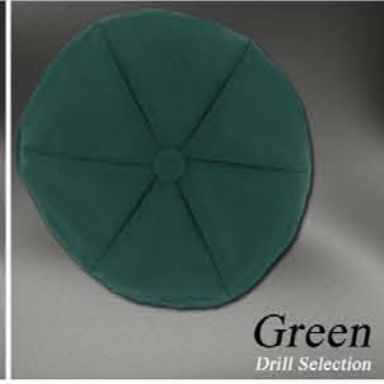

Simcha Skullcap Drill Collection

Toll Free: 1-800-567-KIPA (5472)

Local Tel.: (450) 681-6875

Fax: (450) 682-0388

Black
Drill Selection

Navy Blue
Drill Selection

Royal Blue
Drill Selection

Burgundy
Drill Selection