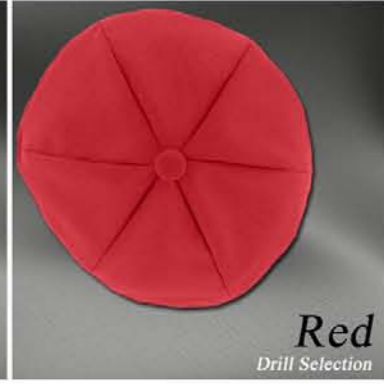

Green
Drill Selection

Red
Drill Selection