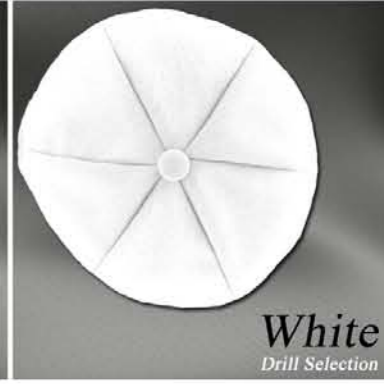

Red
Drill Selection

White
Drill Selection

Simcha
Skullcap
Manufacturer of Yarmulkes and Doilies